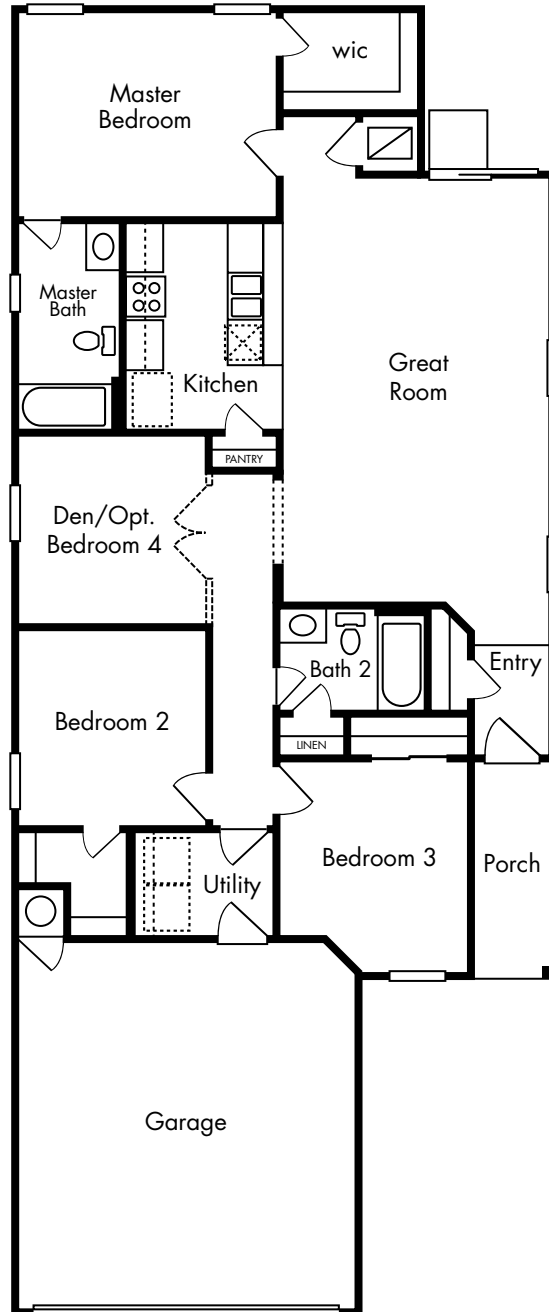

ELEVATION D

ELEVATION E

## Plan F-1353

- Fireplace configurations in living room.
- Atrium door in nook.
- Single door with window in nook.
- Covered patio.
- 36"x 60" shower in lieu of tub in master bath.
- 42" garden tub/shower in master bath.
- Den to bedroom 4.